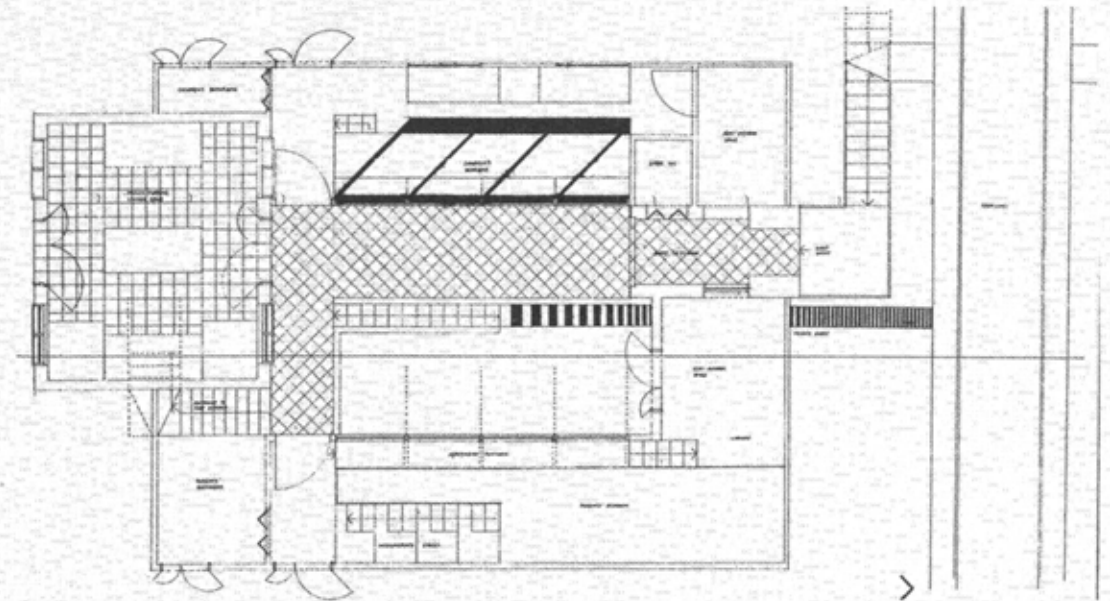

Developed Plan