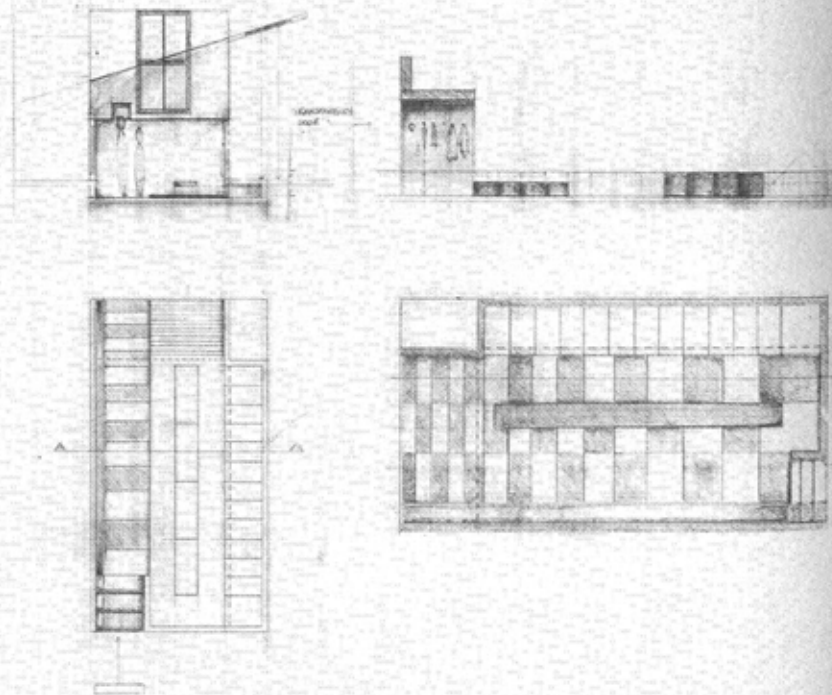

Students reached these houses through analysing the paintings and the kind of life these painters were trying to represent, the use of the spaces, their dimensions, their hierarchies, the light...

The picture was the starting place, students designed from the information found there, discovering and expanding on the painters' ideas through hand drawing and model making.

Zeeniya Ahmed, Marc Bettenhausen, Damien Caraher, Leo Chong Chee, Kenneth Choong Sim Hao, Vincci Chow, Tan Jwo Chyi, Robyn Creagh, Alistair Dickinson, Chris Fernando, Chia Yee Fun, Rosalie Gehrmann, EuTing Han, Rukshan Hassan, Yew Chun Haw, Colin Henley, Adelyn Hii, Cherie Kaptein, Sally Kingwell, Lai Tee Lee, Noor Azahmimah Light, Alex Lim, Nicolas Lo Ting Lan, Kok Chin Loo, Georgia Lotznicher, Dickson Low, Joe Matthiessen, Michele Sek Mei, Teoh Li Mei, Nik Alisya Mohamed, Nurvianti Mohd Jai, Yee Fung Moy, Syed Muhammad, Mohd. Munir, Nadia Mustopo, Andre Ozturk, Paul Phor, Paige Plummer, Hui Min Qwah, Eric Sam, Joan Lim Shin, Libby Stevenson, Beata Szulc, Hau Meng Tan, Julian Tan, Patrick Tantra, Ng Chee Twan, Warrick Thomas, Godlief Wesley, Ellen Wong, Francis Wong, Wai Wai Wong, Eric Yeoh, Lee Yih, Soon Yong

Observed Plan