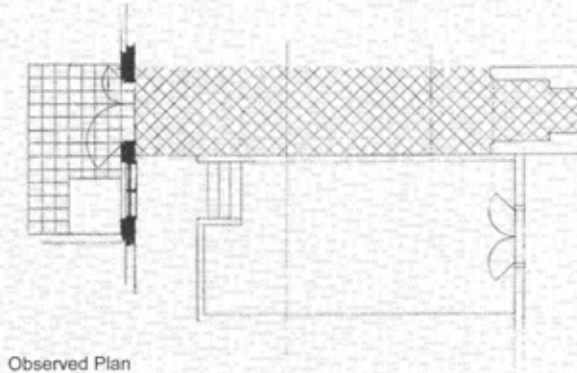

Students reached these houses through analysing the paintings and the kind of life these painters were trying to represent, the use of the spaces, their dimensions, their hierarchies, the light...

The picture was the starting place, students designed from the information found there, discovering and expanding on the painters' ideas through hand drawing and model making.

Zeeniya Ahmed, Marc Bettenhausen, Damien Caraher, Leo Chong Chee, Kenneth Choong Sim Hao, Vincci Chow, Tan Jwo Chyi, Robyn Creagh, Alistair Dickinson, Chris Fernando, Chia Yee Fun, Rosalie Gehrmann, EuTing Han, Rukshan Hassan, Yew Chun Haw, Colin Henley, Adelyn Hii, Cherie Kaptein, Sally Kingwell, Lai Tee Lee, Noor Azahmimah Light, Alex Lim, Nicolas Lo Ting Lan, Kok Chin Loo, Georgia Lotznicher, Dickson Low, Joe Matthiessen, Michele Sek Mei, Teoh Li Mei, Nik Alisya Mohamed, Nurvianti Mohd Jai, Yee Fung Moy, Syed Muhammad, Mohd. Munir, Nadia Mustopo, Andre Ozturk, Paul Phor, Paige Plummer, Hui Min Qwah, Eric Sam, Joan Lim Shin, Libby Stevenson, Beata Szulc, Hau Meng Tan, Julian Tan, Patrick Tantra, Ng Chee Twan, Warrick Thomas, Godlief Wesley, Ellen Wong, Francis Wong, Wai Wai Wong, Eric Yeoh, Lee Yih, Soon Yong

Observed Plan